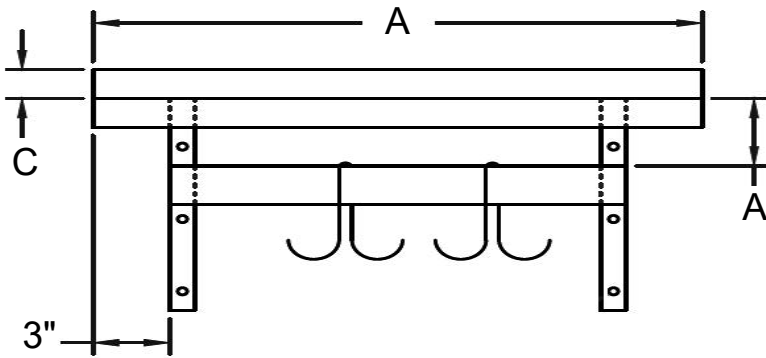

### Stainless Steel Pot Rack Shelves

- Durable 18 gauge, 430 stainless steel construction
- Made with heavy-duty Pre-drilled mounting brackets
- Removable Hooks Included

ITEM	Length (A)	Depth (A)	Back Splash Height (C)	Shelf Height (D)
SWPS-1424-318	24"	14"	1 1/2"	11"
SWPS-1436-318	36"	14"	1 1/2"	11"
SWPS-1448-318	48"	14"	1 1/2"	11"
SWPS-1460-318	60"	14"	1 1/2"	11"
SWPS-1472-318	72"	14"	1 1/2"	11"