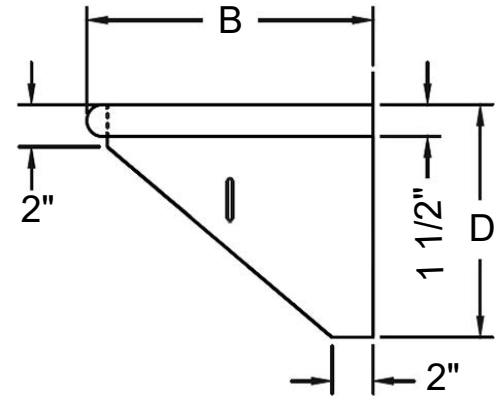

### Stainless Steel Pot Rack Shelves

- Durable 18 gauge, 430 stainless steel construction
- Made with heavy-duty Pre-drilled mounting brackets
- Removable Hooks Included

ITEM	Length (A)	Depth (A)	Back Splash Height (C)	Shelf Height (D)
SWPS-1424-318	24"	14"	1 1/2"	11"
SWPS-1436-318	36"	14"	1 1/2"	11"
SWPS-1448-318	48"	14"	1 1/2"	11"
SWPS-1460-318	60"	14"	1 1/2"	11"
SWPS-1472-318	72"	14"	1 1/2"	11"