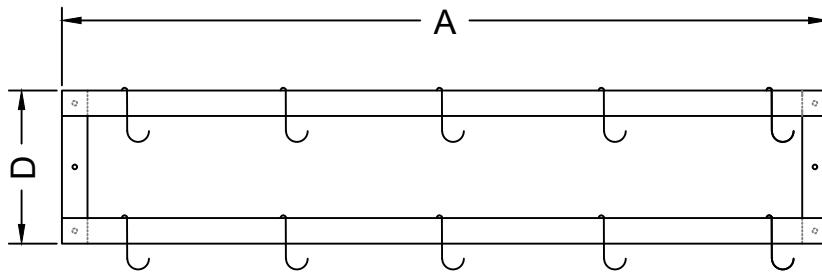

### Stainless Steel Pot Rack

- Wall-mount design can be installed at any height
- Staggered top and bottom allows pans and utensils to hang neatly
- Pre-drilled holes for easy installation

ITEM	Length (A)	Upper Rack Width (B)	Lower Rack Width (C)	Hight (D)
SW-48	48"	12"	6"	12"
SW-60	60"	12"	6"	12"
SW-72	74"	12"	6"	12"
SW-84	84"	12"	6"	12"
SW-96	96"	12"	6"	12"