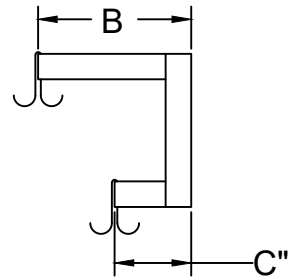

### Stainless Steel Pot Rack

- Wall-mount design can be installed at any height
- Staggered top and bottom allows pans and utensils to hang neatly
- Pre-drilled holes for easy installation

ITEM	Length (A)	Upper Rack Width (B)	Lower Rack Width (C)	Hight (D)
SW-48	48"	12"	6"	12"
SW-60	60"	12"	6"	12"
SW-72	74"	12"	6"	12"
SW-84	84"	12"	6"	12"
SW-96	96"	12"	6"	12"