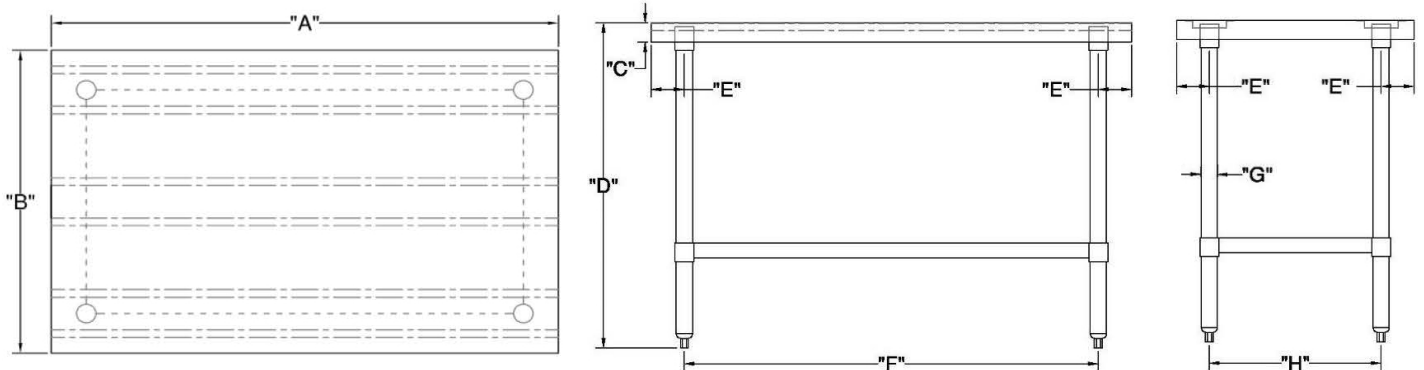

| ITEM           | TABLE LENGTH (A) | TABLE DEPTH (B) | TABLETOP THICKNESS (C) | OVERALL HEIGHT (D) | OVERHANG (E) | Ø (G)  | FRONT-BACK LENGTH (H) | RIGHT-LEFT LENGTH (F) |
|----------------|------------------|-----------------|------------------------|--------------------|--------------|--------|-----------------------|-----------------------|
| SWWTS-3012-318 | 12"              | 30"             | 2"                     | 34"                | 3"5/16'      | 1"5/8' | 22"1/8'               | 8"                    |
| SWWTS-3015-318 | 15"              | 30"             | 2"                     | 34"                | 3"5/16'      | 1"5/8' | 22"1/8'               | 11"                   |
| SWWTS-3018-318 | 18"              | 30"             | 2"                     | 34"                | 3"5/16'      | 1"5/8' | 22"1/8'               | 11"3/8"               |
| SWWTS-3024-318 | 24"              | 30"             | 2"                     | 34"                | 3"5/16'      | 1"5/8' | 22"1/8'               | 17"3/8"               |
| SWWTS-3030-318 | 30"              | 30"             | 2"                     | 34"                | 3"5/16'      | 1"5/8' | 22"1/8'               | 23"3/8"               |
| SWWTS-3036-318 | 36"              | 30"             | 2"                     | 34"                | 3"5/16'      | 1"5/8' | 22"1/8'               | 29"3/8"               |
| SWWTS-3048-318 | 48"              | 30"             | 2"                     | 34"                | 3"5/16'      | 1"5/8' | 22"1/8'               | 41"3/8"               |
| SWWTS-3060-318 | 60"              | 30"             | 2"                     | 34"                | 3"5/16'      | 1"5/8' | 22"1/8'               | 53"3/8"               |
| SWWTS-3072-318 | 72"              | 30"             | 2"                     | 34"                | 3"5/16'      | 1"5/8' | 22"1/8'               | 65"3/8"               |